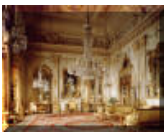

COBBETT'S WEY Decorative and Fine Arts Society
A member society of the National Association of Decorative & Fine Arts Societies NADFAS

Once again on one of our Cobbett's Wey DFAS visits the sun lead the way... into Stanley Spencer's most interesting art gallery where we received an informative lecture giving us a fascinating insight into his life and his family complications. Not to be outshone, Eton College was as brilliant with an experienced guide that made the afternoon so memorable.

June 23rd Buckingham Palace - Its History, Occupants and Contents

AGM at 7:30 followed by lecture

The building has developed from a modest house bought by George III as a family home. The Palace contains hundreds of art treasures from the Royal Collection, including world famous paintings, furniture, sculpture, porcelain, clocks and other objects. *Lecture by Oliver Everett*